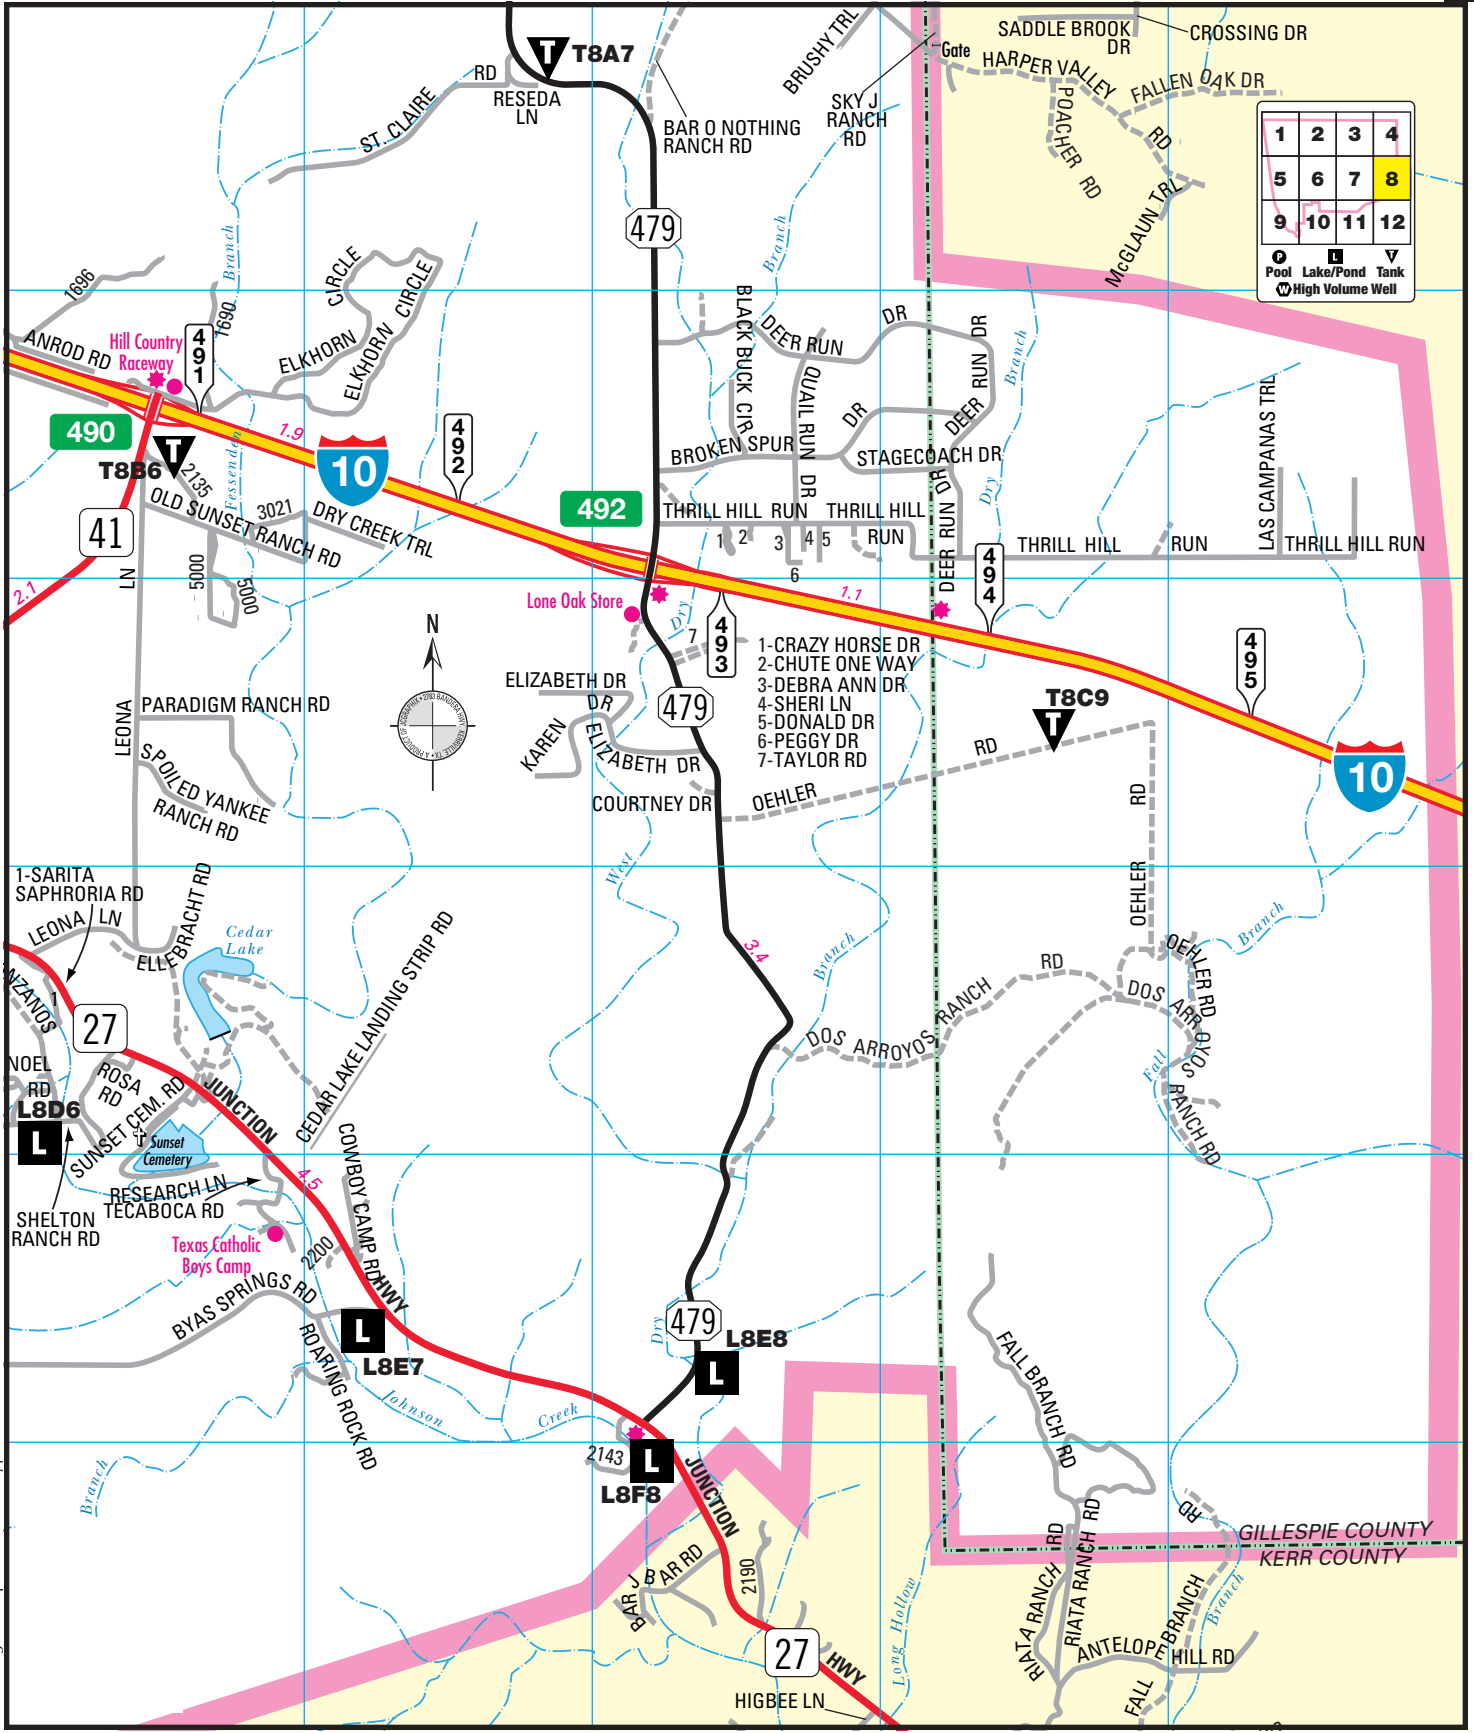

1	2	3	4
5	6	7	8
9	10	11	12

Pool
 Lake/Pond
 Tank
 High Volume Well

©2008 JCGraphix • All Rights Reserved

Map Code:
Name:
Phone:
Cell Phone:
Gate Code:
Kind:
Gallons:

0 0.1 0.2 0.3 0.4 0.5 0.6 0.7 0.8 0.9 1 2
 ONE INCH APPROXIMATELY 0.73 MILES